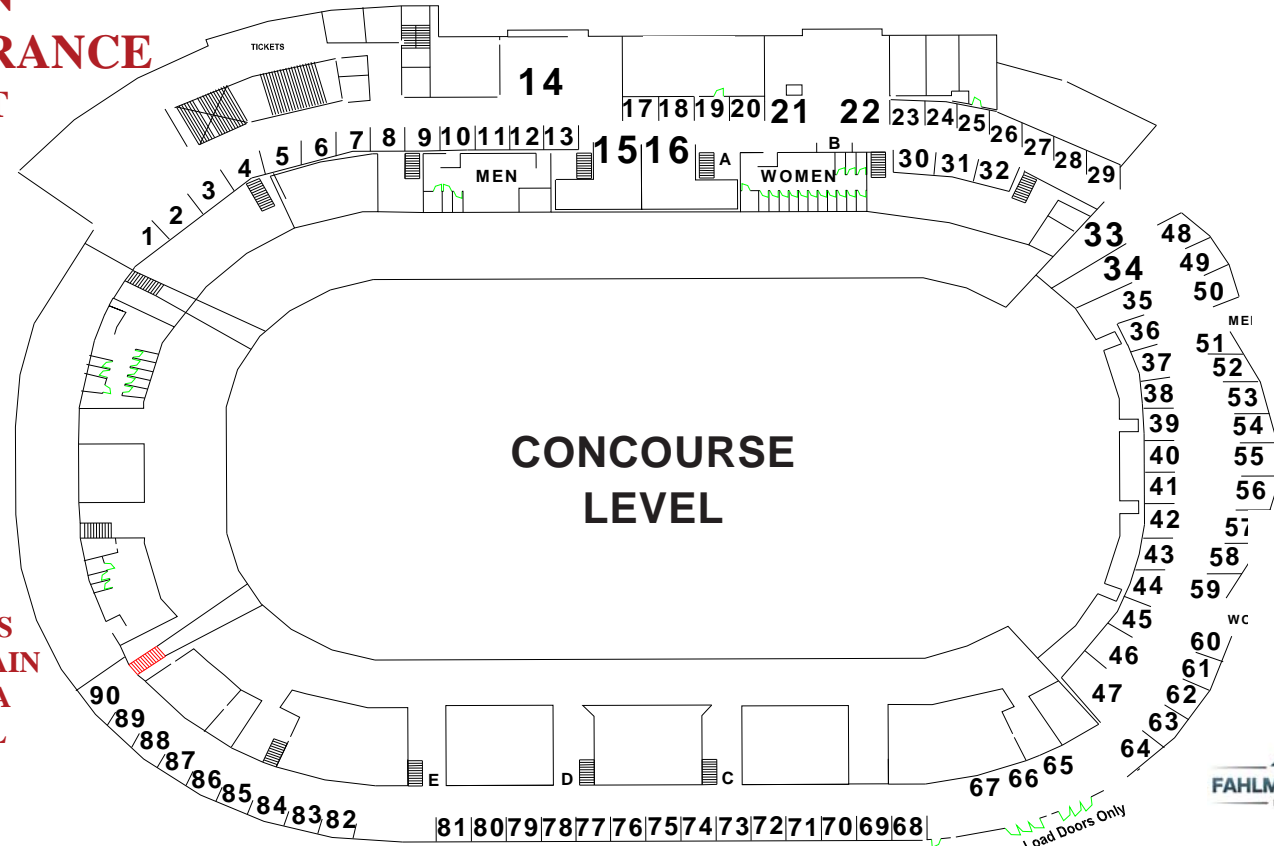

**MAIN  
ENTRANCE  
& EXIT**

**STAIRS  
TO MAIN  
ARENA  
LEVEL**

WASHINGTON STATE  
  
**Everett Fall  
HOME SHOW**

FRI. 12-7 SAT. 10-7 SUN. 10-5  
**SEPTEMBER 28, 29, 30, 2018**

INCLUDING SPECIAL FEATURE

**EVERETT  
GIFT  
SHOW**

**Farm Fresh Section**  
 Fresh Vegetables, Flowers  
 Fruits, & More

FOR OUR COMPLETE LIST OF SHOWS VISIT [WESTLAKEPROMO.COM](http://WESTLAKEPROMO.COM)

Program accurate as of 9-21-2018  
 minor changes may occur as of actual Show Date